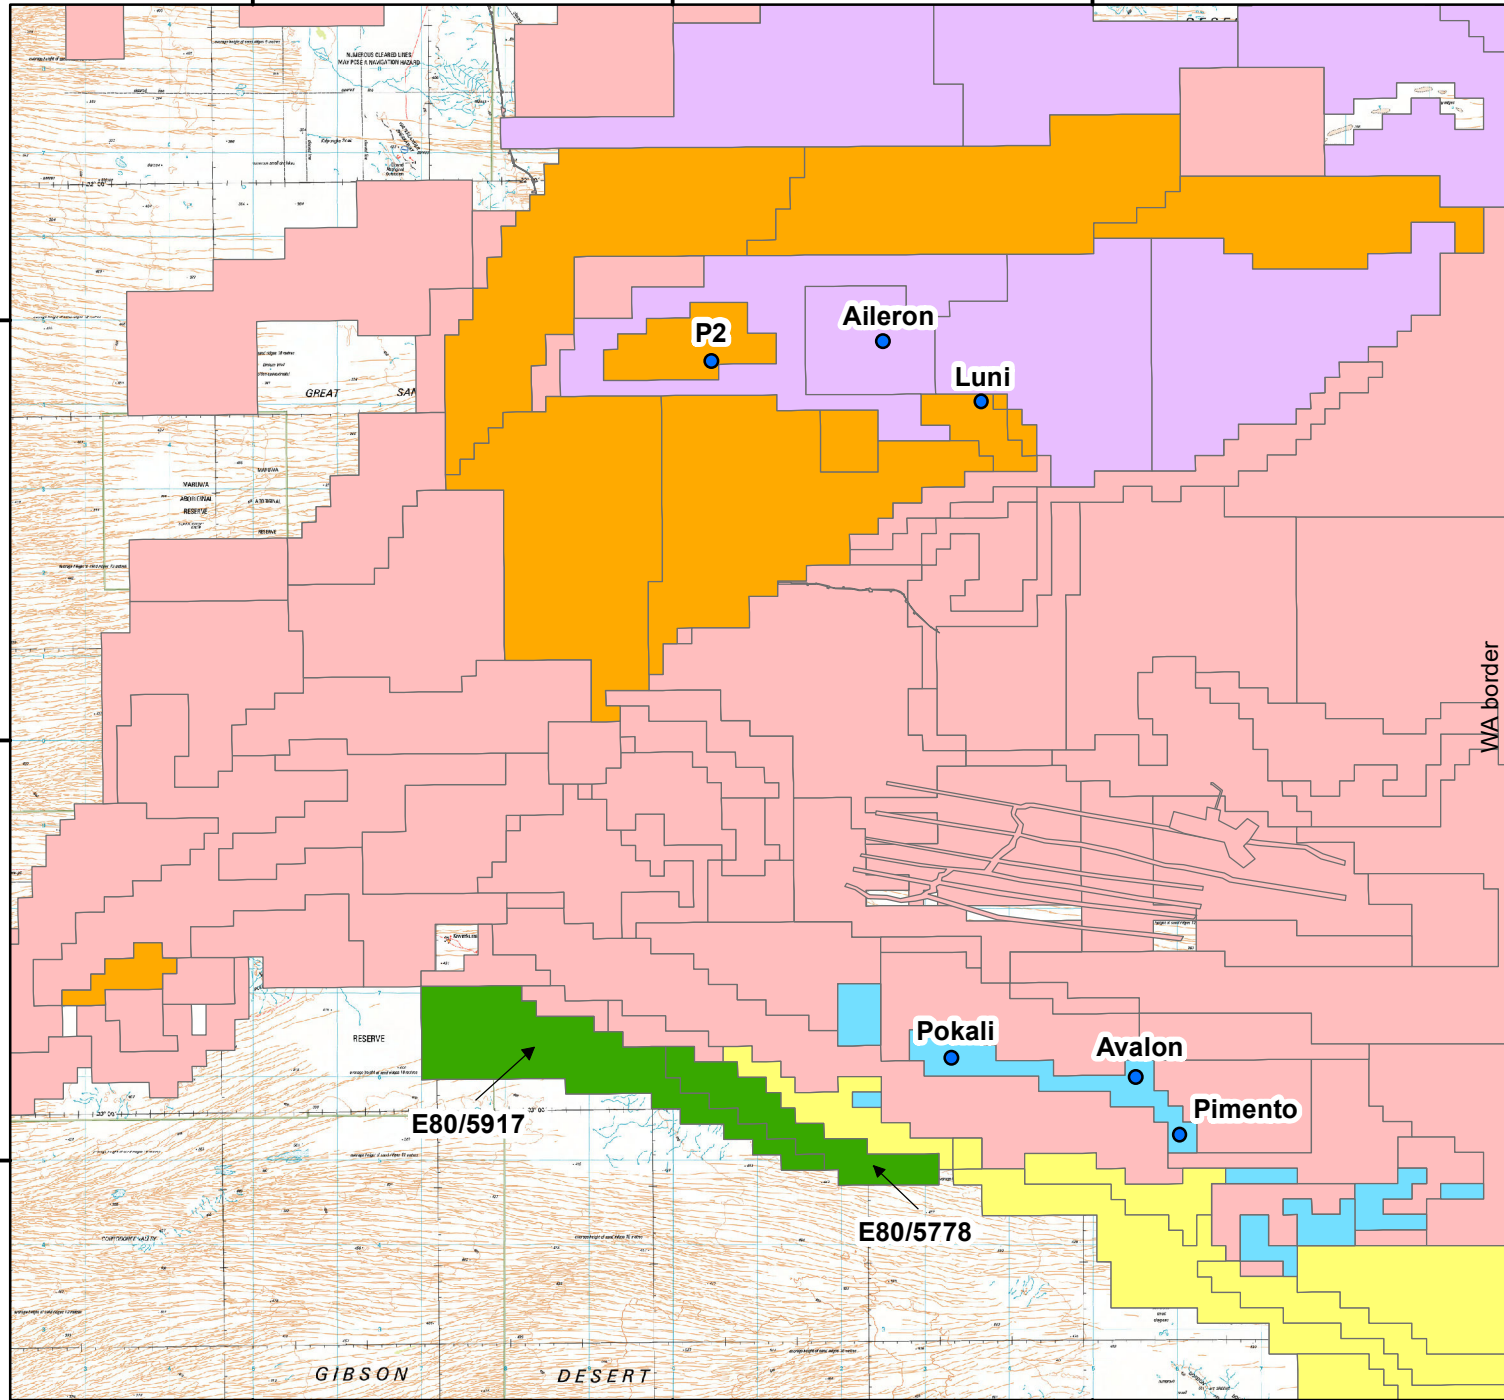

350000

400000

450000

500000

550000

750000

750000

745000

350000

400000

450000

500000

550000

Legend

- Anomilies
- Australian Potash (ASX:APC)
- WA1 Resources (ASX:WA1)
- Enounter Resources (ASX:ENR)
- Rincon Resources (ASX:RCR)
- Norwest Minerals (ASX:NWM)
- Other mining tenure
- State border

755000

750000

745000

Kilometres
 GDA 1994 MGA Zone 52
 Scale 1:900,000

GIBSON DESERT

WA border